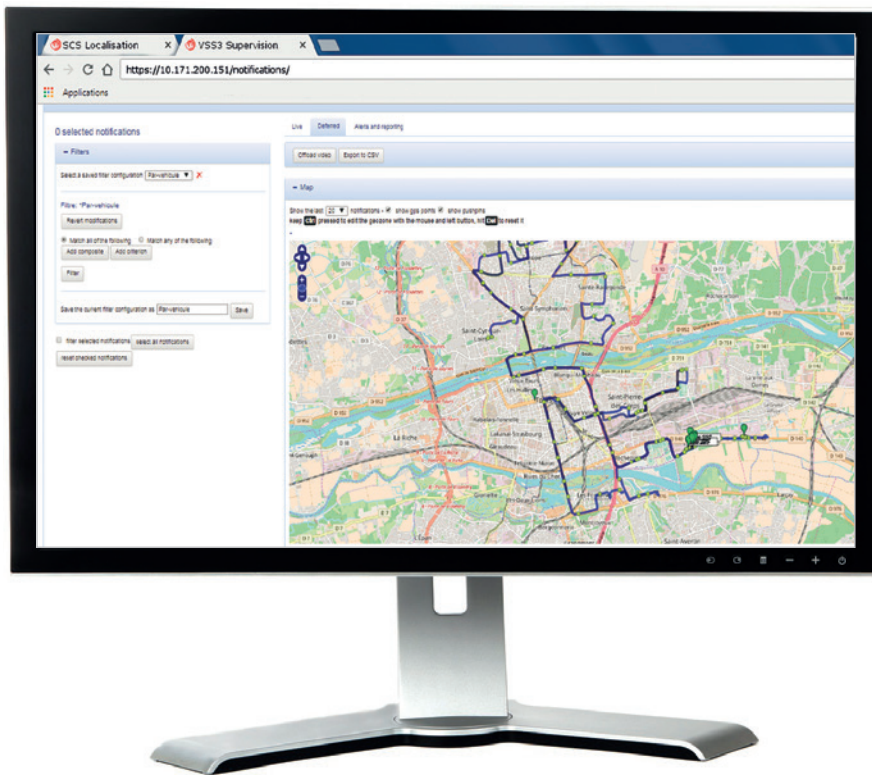

VMS consists of equipment on board vehicles and of ground applications in direct interface with the actors of security, operations and maintenance.
The set of ground applications forms the **Supervision and Control System (SCS)**. It provides access to all essential information (video footage, vehicle position, operation and maintenance data).

Get the information

- Real-time fleet management tools
- Advanced search features on operations events (notifications): time slot filter, geographic perimeter, fleet, category ...

Manage the information

- Customization of notifications (nature, number, type, frequency)
- Various options of reporting of the notifications

Connect to the CCTV

- Download of video footage from on board recorders
- Request of image capture from any camera in real-time or delayed mode

Administrate the system

- Automatic and centralized software and configuration installation/update
- Remote wake-up of the on board CCTV system

To discover everything **VMS** can do, contact:

Faiveley Transport Tours

ZI Bois de Plante - Rue Amélia Earhart - BP 43 - 37700 La Ville-aux-Dames - France
Tel: +33 (0)2 47 32 55 55 - Fax: +33 (0)2 47 32 56 61
Email: info.cctvpis@wabtec.com
www.wabtec.com