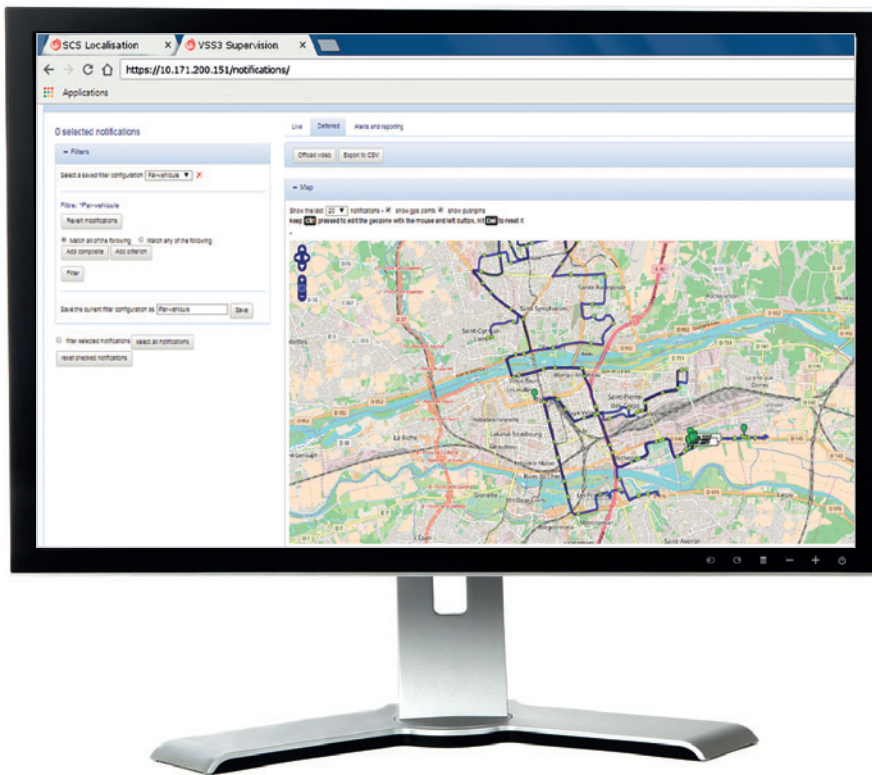

VMS consists of equipment on board vehicles and of ground applications in direct interface with the actors of security, operations and maintenance.
The set of ground applications forms the **Supervision and Control System (SCS)**. It provides access to all essential information (video footage, vehicle position, operation and maintenance data).

Get the information

- Real-time fleet management tools
- Advanced search features on operations events (notifications): time slot filter, geographic perimeter, fleet, category ...

Manage the information

- Customization of notifications (nature, number, type, frequency)
- Various options of reporting of the notifications

Connect to the CCTV

- Download of video footage from on board recorders
- Request of image capture from any camera in real-time or delayed mode

Administrate the system

- Automatic and centralized software and configuration installation/update
- Remote wake-up of the on board CCTV system